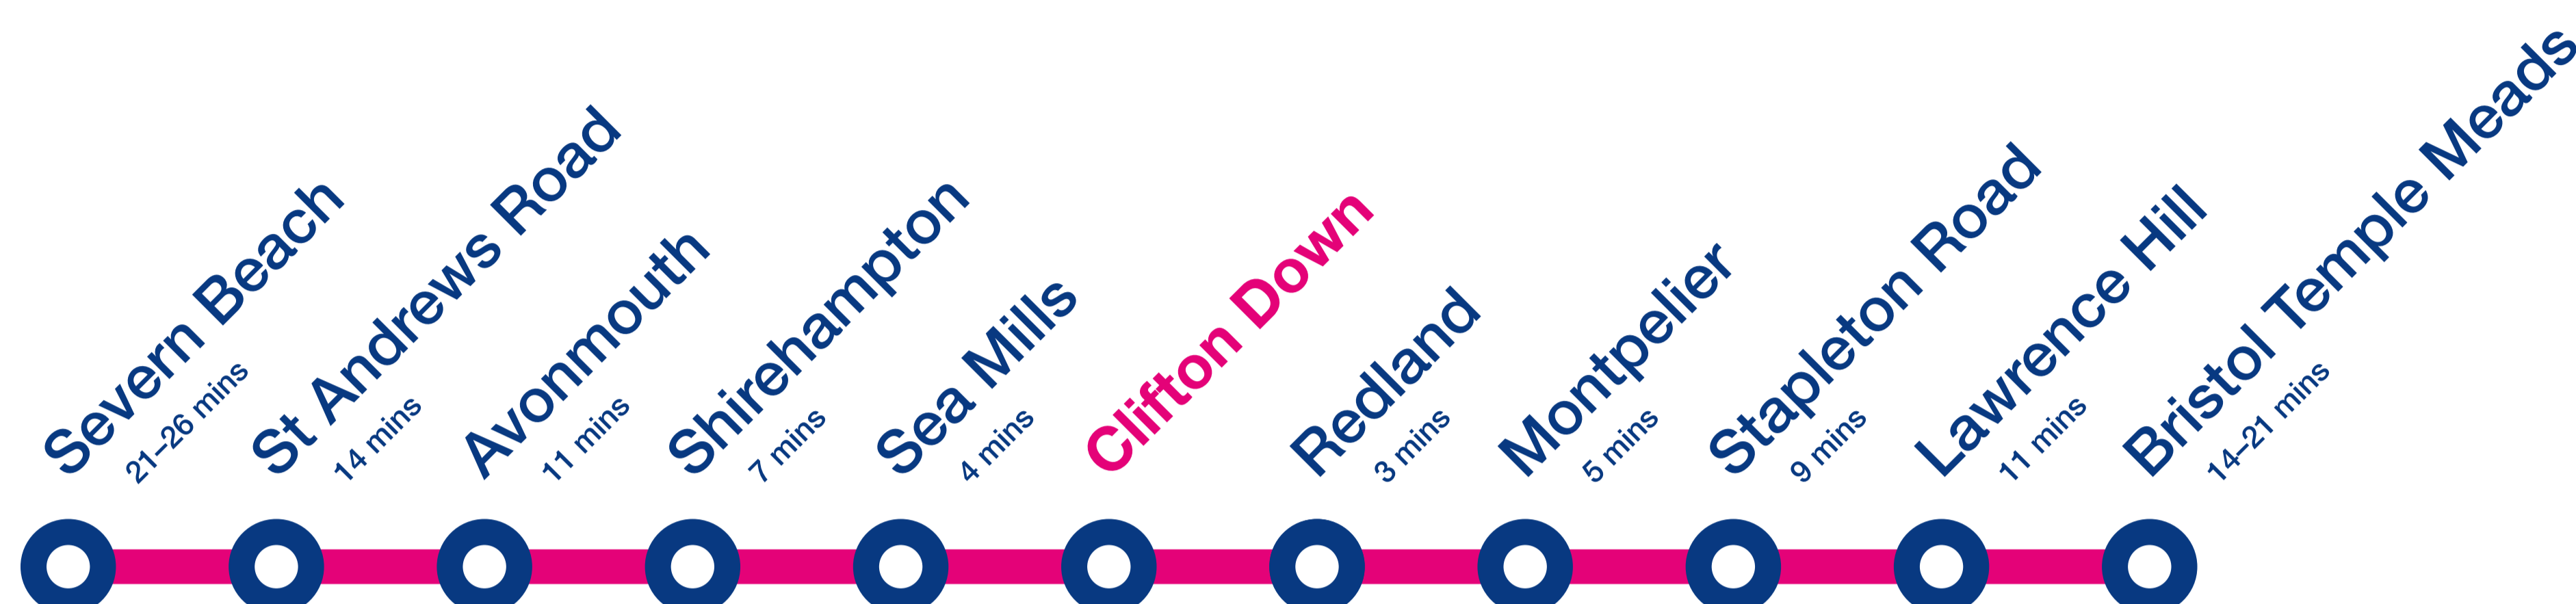

Train Times

From Clifton Down

11 December 2011 to 13 May 2012

Map shown for illustrative purposes only and is not to scale. Please note that not all trains necessarily call at all stations shown on the map. Journey times shown on the map are valid only from this station.

To Avonmouth

Mondays to Fridays	Saturdays	Sundays
0537 sb	0617	0921 sb
0600	0648	1036
0644 sb	0729 sb	1136
0717 sb	0817 bb	1236
0817	0848	1336
0852	0929 sb	1436
0929 sb	1017 bb	1536
1017	1048	1636
1048	1129 sb	1706 sb
1129 sb	1217 bb	1806
1217	1248	.
1248	1329 sb	.
1329 sb	1417 bb	.
1417	1448	.
1448	1529 sb	.
1529 sb	1617 bb	.
1617	1648	.
1648	1729 sb	.
1729 sb	1817 sb	.
1817 sb	1917 sb	.
1908	2048 sb	.
1946	2229 sb	.
2048 sb	.	.
2229 sb	.	.

NOTES AND SYMBOLS

- c** Train continues to Weston-super-Mare and Taunton
- bb** Connection available to Severn Beach by connecting bus service from Avonmouth
- sb** Train continues to Severn Beach

This poster was produced in association with