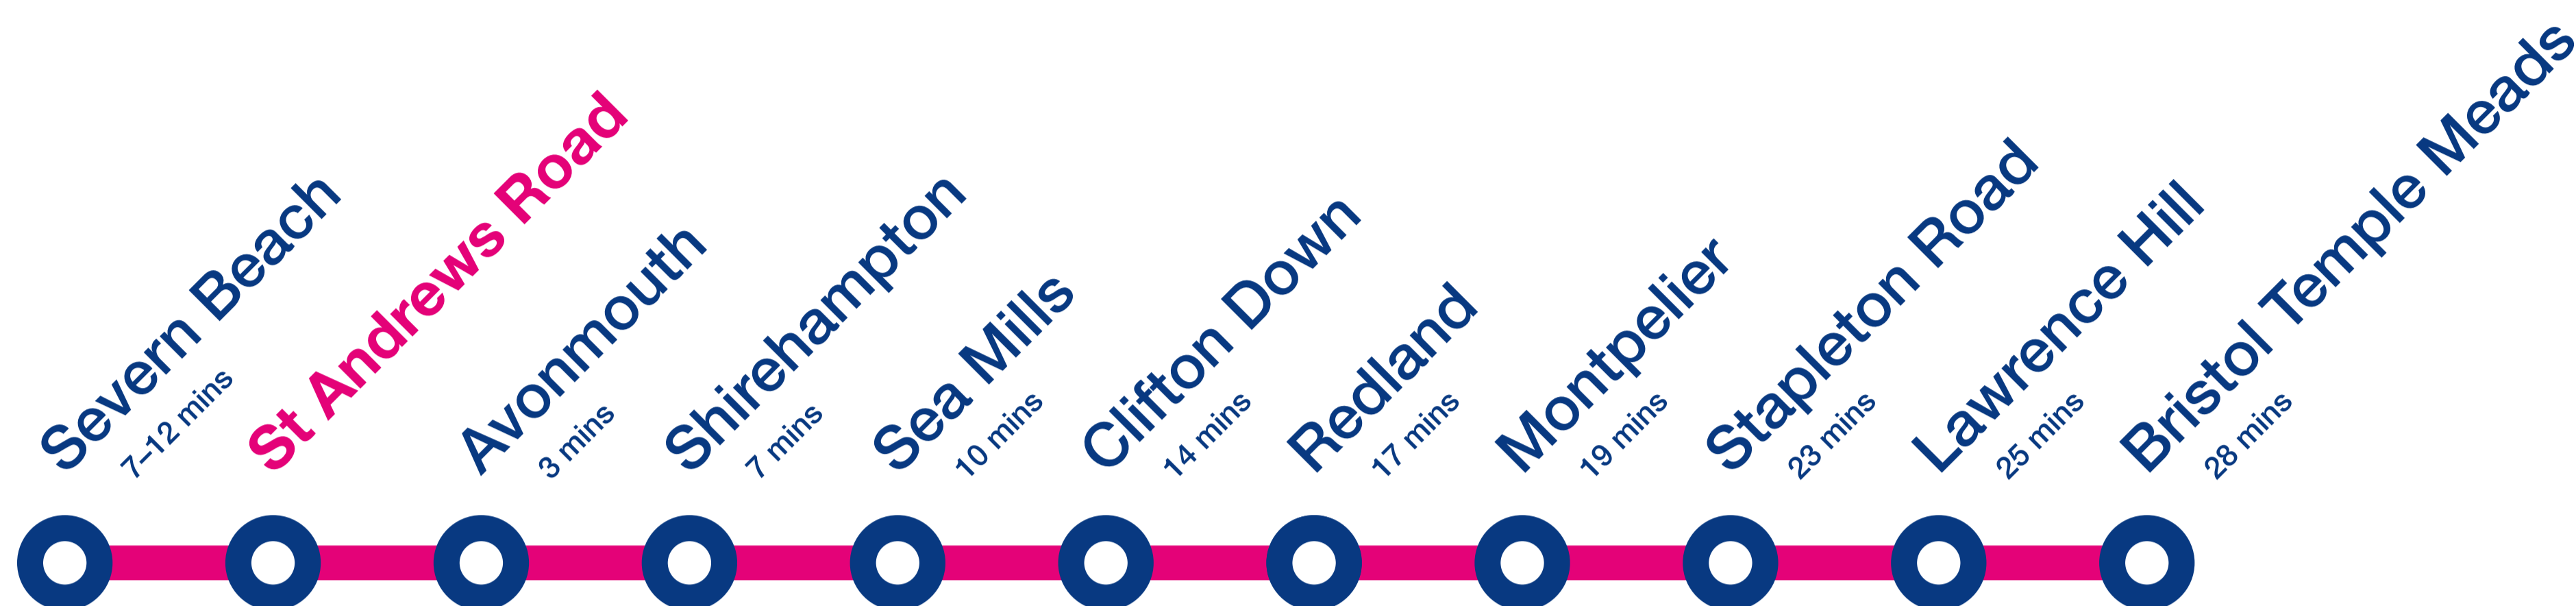

Train Times

From St Andrews Road

11 December 2011 to 13 May 2012

Map shown for illustrative purposes only and is not to scale.
Please note that not all trains necessarily call at all stations shown on the map.
Journey times shown on the map are valid only from this station.

To Severn Beach

Mondays to Fridays	Saturdays	Sundays
0552	0744	0936
0659	0836	1721
0733	0944	.
0944	1036	.
1144	1144	.
1344	1236	.
1544	1344	.
1744	1436	.
1832	1544	.
2102	1636	.
2244	1744	.
.	1832	.
.	1932	.
.	2102	.
.	2244	.

NOTES AND SYMBOLS

- Bus service
- c** By bus to Avonmouth and by train from there to Bristol Temple Meads
- e** Train continues to Weston-super-Mare and Taunton

All services stop on request — signal to the driver if you wish to travel