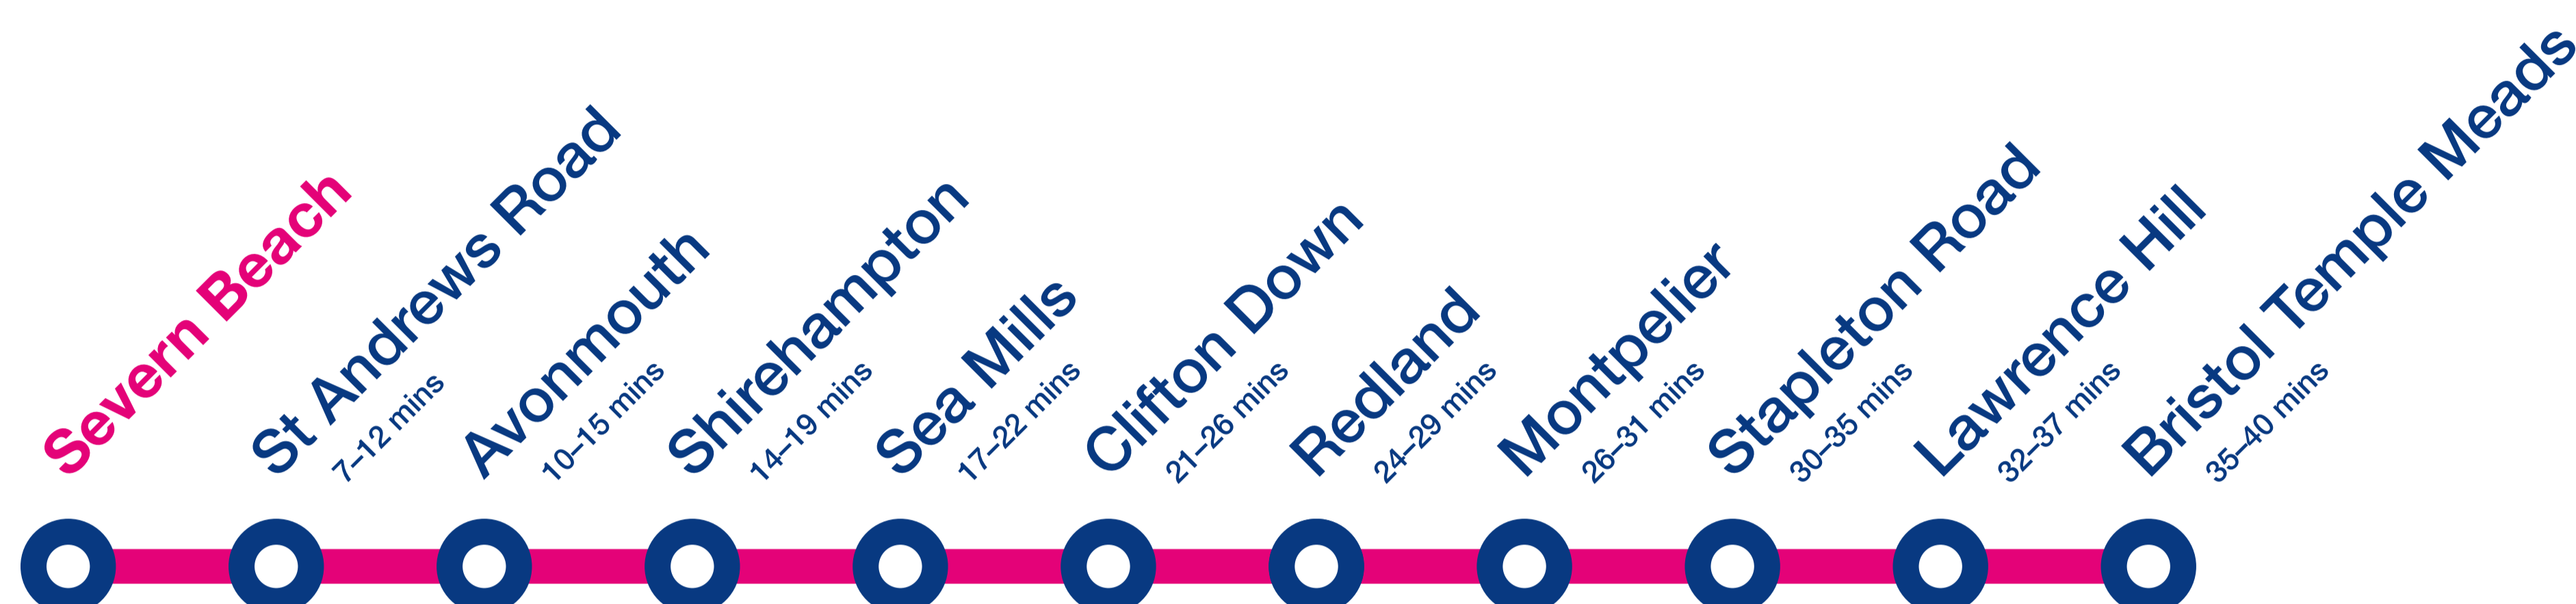

Train Times

From Severn Beach

11 December 2011 to 13 May 2012

Map shown for illustrative purposes only and is not to scale.
Please note that not all trains necessarily call at all stations shown on the map.
Journey times shown on the map are valid only from this station.

To Bristol Temple Meads

Mondays to Fridays	Saturdays	Sundays
0603	0754	0946 e
0718	0855 b	1742
0754	0954	.
0954	1055 b	.
1154	1154	.
1354	1255 b	.
1554	1354	.
1754	1455 b	.
1844	1554	.
2129	1655 b	.
2254	1754	.
.	1854	.
.	1947	.
.	2131	.
.	2254	.

NOTES AND SYMBOLS

- b** By bus to Avonmouth and by train from there to Bristol Temple Meads
- e** Train continues to Weston-super-Mare and Taunton

This poster was produced in association with

Although we do our best to make sure information is accurate at the time of going to print, changes may be necessary which we will publicise locally at stations, on our website and through National Rail Enquiries. Services may be changed temporarily to cater for bank holiday amendments. We may also have to alter train times or operate rail replacement bus services, especially at weekends, when rail improvement work is being carried out. You can confirm train times before travelling by calling National Rail Enquiries on **08457 48 49 50** (24 hours — calls may be recorded).